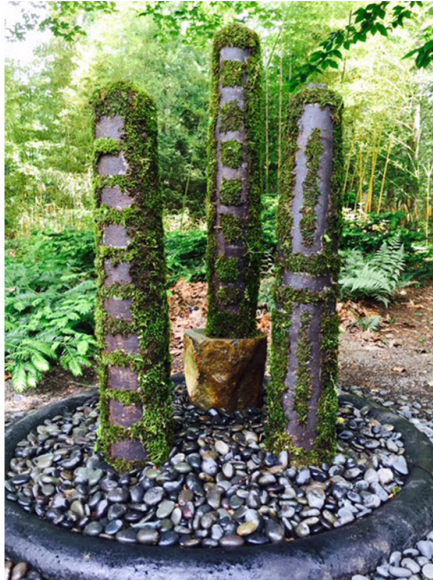

toni ross

www.studiotoniross.com

631-537-7232

wainscott, ny

Toni Ross and Tony Piazza

selected by architect Preston Phillips

as blue ribbon winner of

PLANTERS:
ON+OFF
THE GROUND VII

for their collaboration on “Excavated”

LONGHOUSE

www.longhouse.org

www.studiotoniross.com

For my Blue Ribbon, I almost missed it as I walked past twice before asking if it was part of The LongHouse permanent collection or one of this year’s entries!

It is so discretely installed you may have to go back to look for it as well, as it is as much a part of the LongHouse grounds as any sculpture installed here. Particularly at the base where a faint circle of black terra cotta is incised in the earth, with dark stones scattered within, and beyond its boundaries, emerging from which three hand built totems, each partially covered with a thin veneer of moss in a number of cryptic patterns no doubt based on symbols from some long lost Rain Forrest Tribe...It is seamlessly integrated into the garden, a triumph of understatement and minimalism, and is a collaborative effort between Toni Ross and Tony Piazza entitled “Excavated”. Congratulations on your poetic version of subtle execution in bridging the worlds of sculpture and garden design.

Preston T. Phillips, Architect and Judge for ‘Planters: On and Off The Ground VII’

June 2015